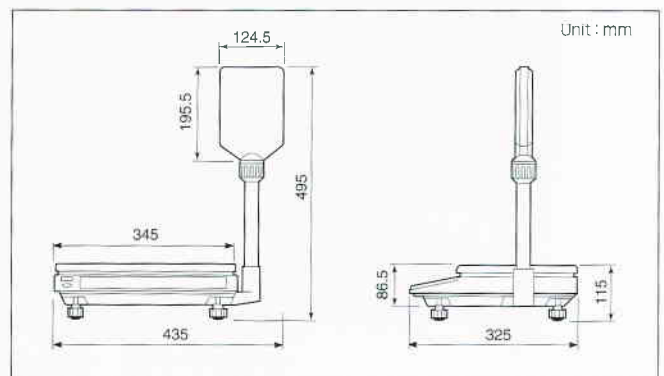

AP-M

Large Platter (Display on The Rear Center)

OPTIONS

- Display on the Rear Center
- Large Platter : 440(W) × 275(D) × 50(H) mm
- RS232C Interface
- DEP-50 Printer

SPECIFICATIONS

Model	AP Series
Weighing Capacity	6 × 0.002kg, 15 × 0.005kg, 30 × 0.01 kg
Display Digit	6 / 5 / 6 (7 / 5 / 6) (Total price / Weight / Unit price)
Display Designators	Zero and Net
Power Source	AC 110 / 120 / 220 / 240V, 50 / 60Hz
Power Consumption	Approx. 10W
Operating Temperature	- 10°C ~ +40°C
Platter Size (mm)	340(W) × 215(D)
Product Size (mm)	435(W) × 325(D) × 495(H)
Product Weight	6.5 kg

DIMENSIONS

CAS

CAS BLDG., # 440-1, SUNGNAE - DONG,
GANGDONG - GU, SEOUL, KOREA
TEL : 82 - 2 - 2225 - 3500
FAX : 82 - 2 - 475 - 4668
<http://www.cas.co.kr>

Specifications are subject to change for improvement without prior notice.